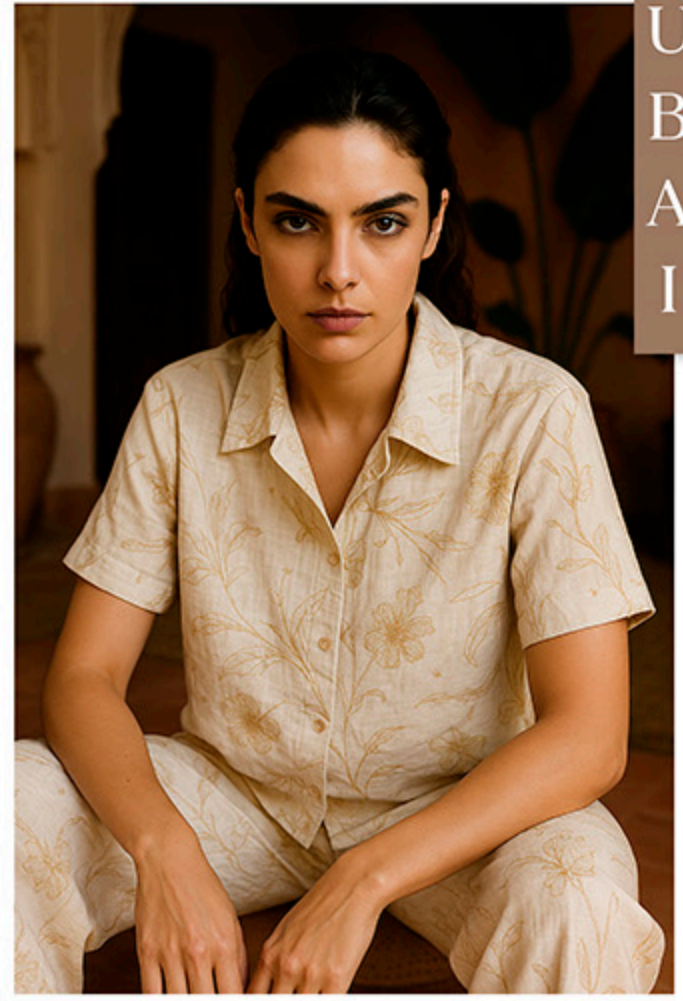

THE SHOOT

DUBAI