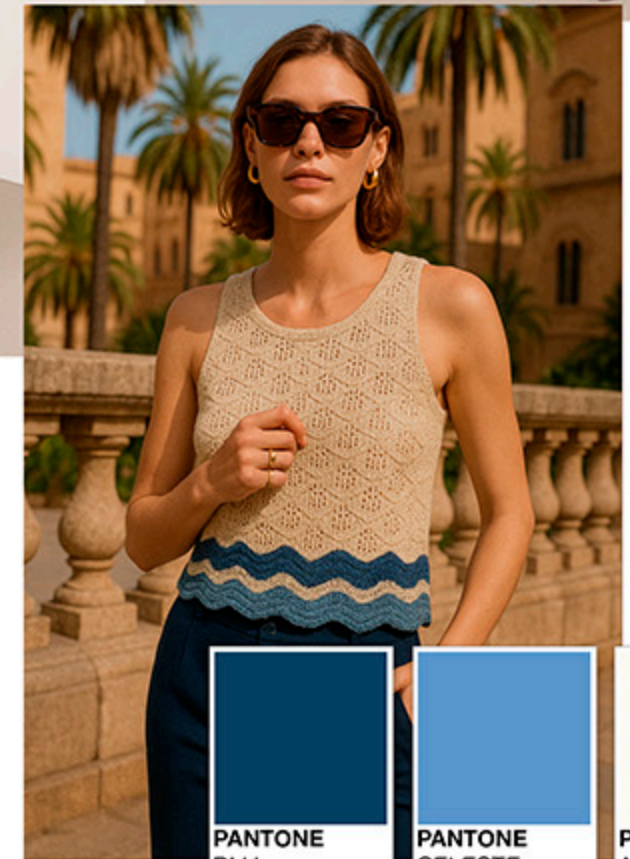

THE FIT

Artigli

THE SHOOT

PALERMO

PRINT FABRIC

COLOUR PALETTE

SAFARI TOUR

THE FIT