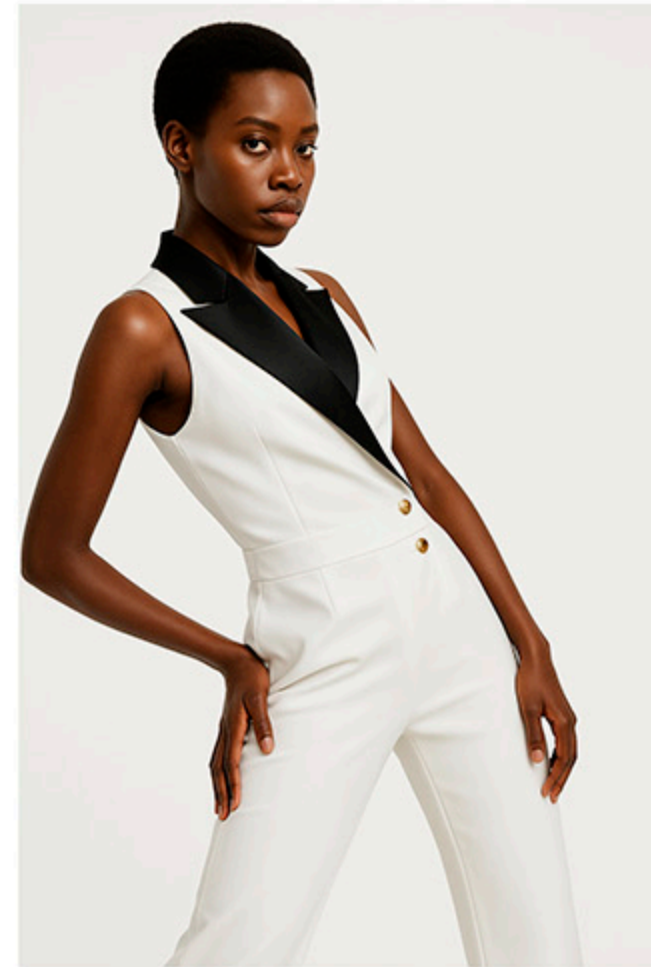

THE SHOOT

P
I
S
A