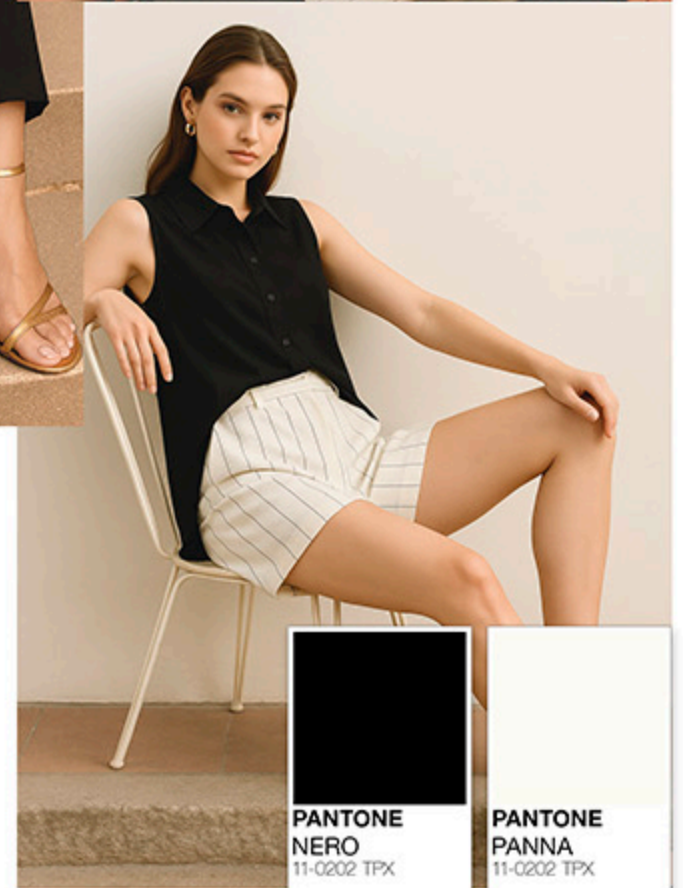

THE SHOOT

U
R
B
I
N
O

COLOUR PALETTE

UPPER SHADE CITY

THE FIT

Artigli

THE SHOOT

NEW YORK