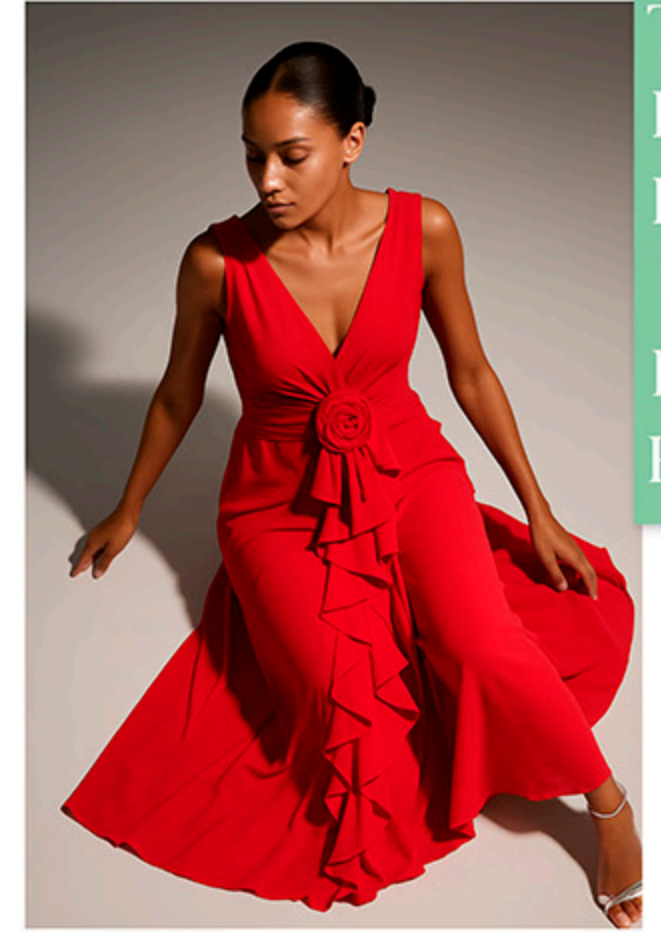

SOFT COUTURE

THE FIT

Artigli

THE SHOOT

ATELIER