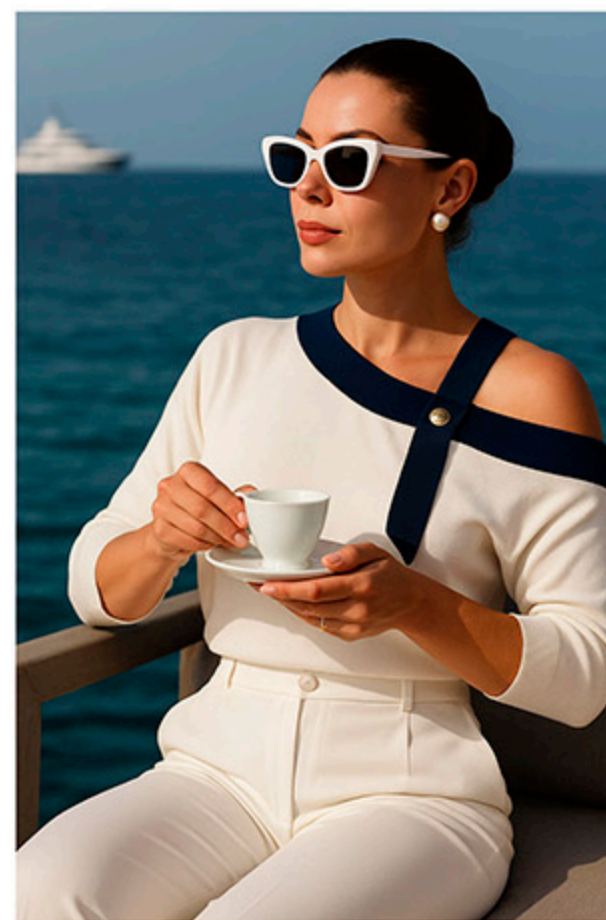

NAUTICAL CLUB

THE FIT

Artigli

THE SHOOT

P
O
R
T
O
F
I
N
O

COLOUR PALETTE